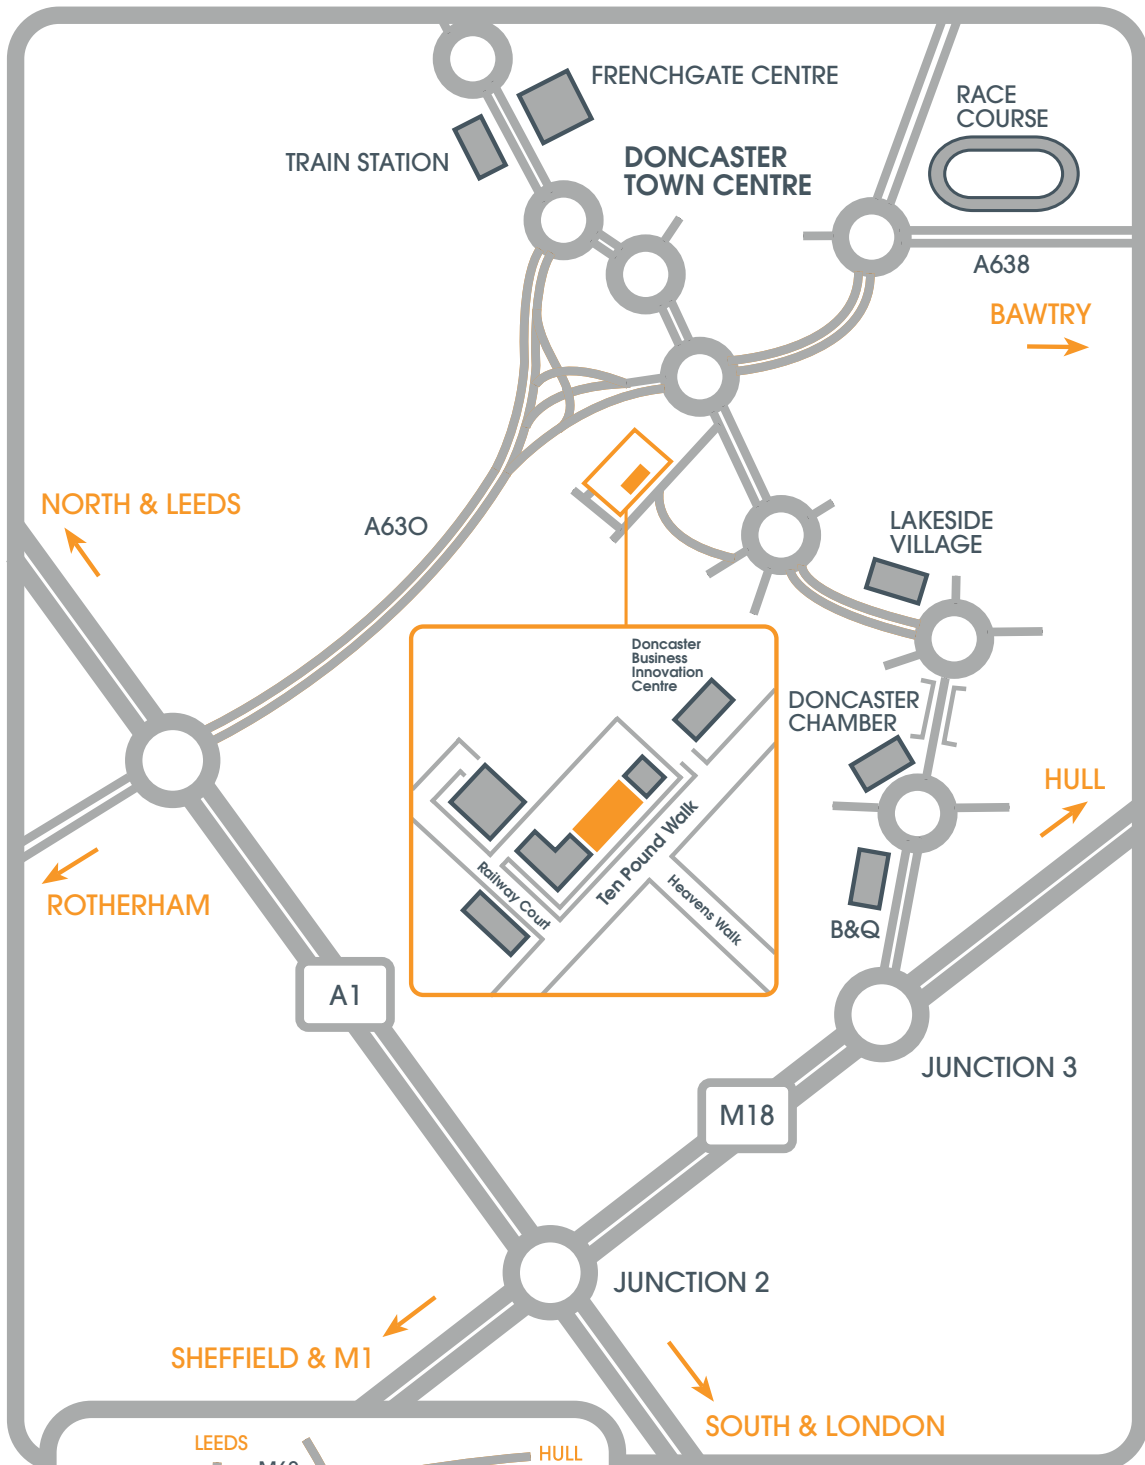

public

How to find us

Directions from M18 Junction 3

By Car

- Exit Junction 3 M18 (sign posted Doncaster)
- (B&Q on left) at first roundabout - straight over
- Next roundabout - take second exit
- Next roundabout (Renault Garage on left) - straight over
- Turn first left onto Ten Pound Walk
- Drive past Doncaster Innovation Business Centre (on right)
- Turn right into Railway Court
- First right into car park

By Rail

- Taxi from Doncaster Station - less than 5 mins

By Sat Nav

- Use postcode - car park is at the rear of the building

By Air

- Taxi from Doncaster Robin Hood Airport - approx 15 mins